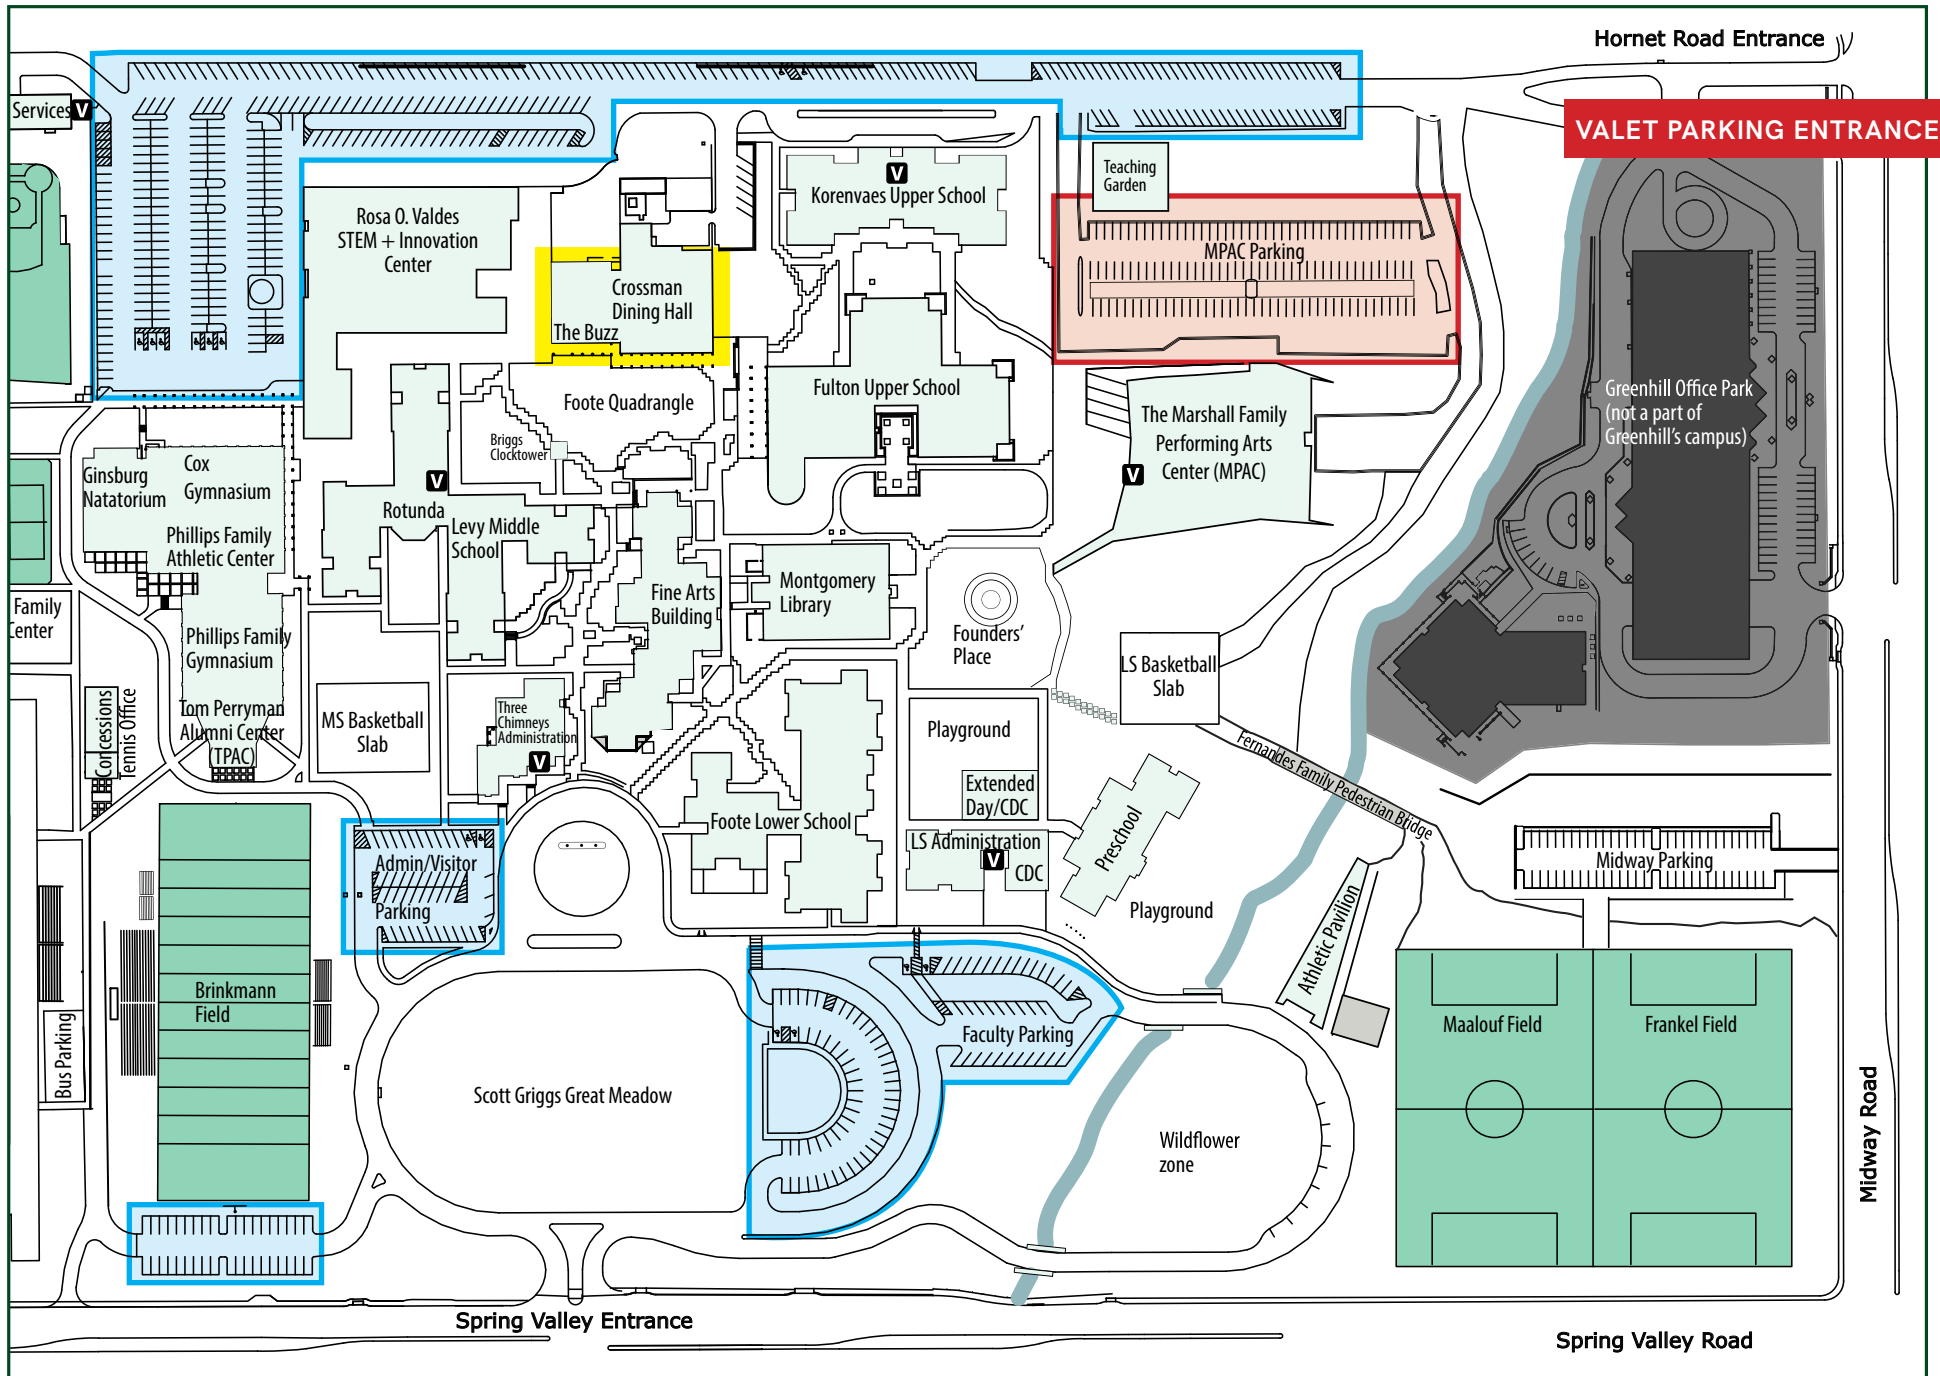

Grandparents' & Special Friends' Day Parking Map

- CHECK-IN & BREAKFAST
- VALET PARKING
- SELF PARKING