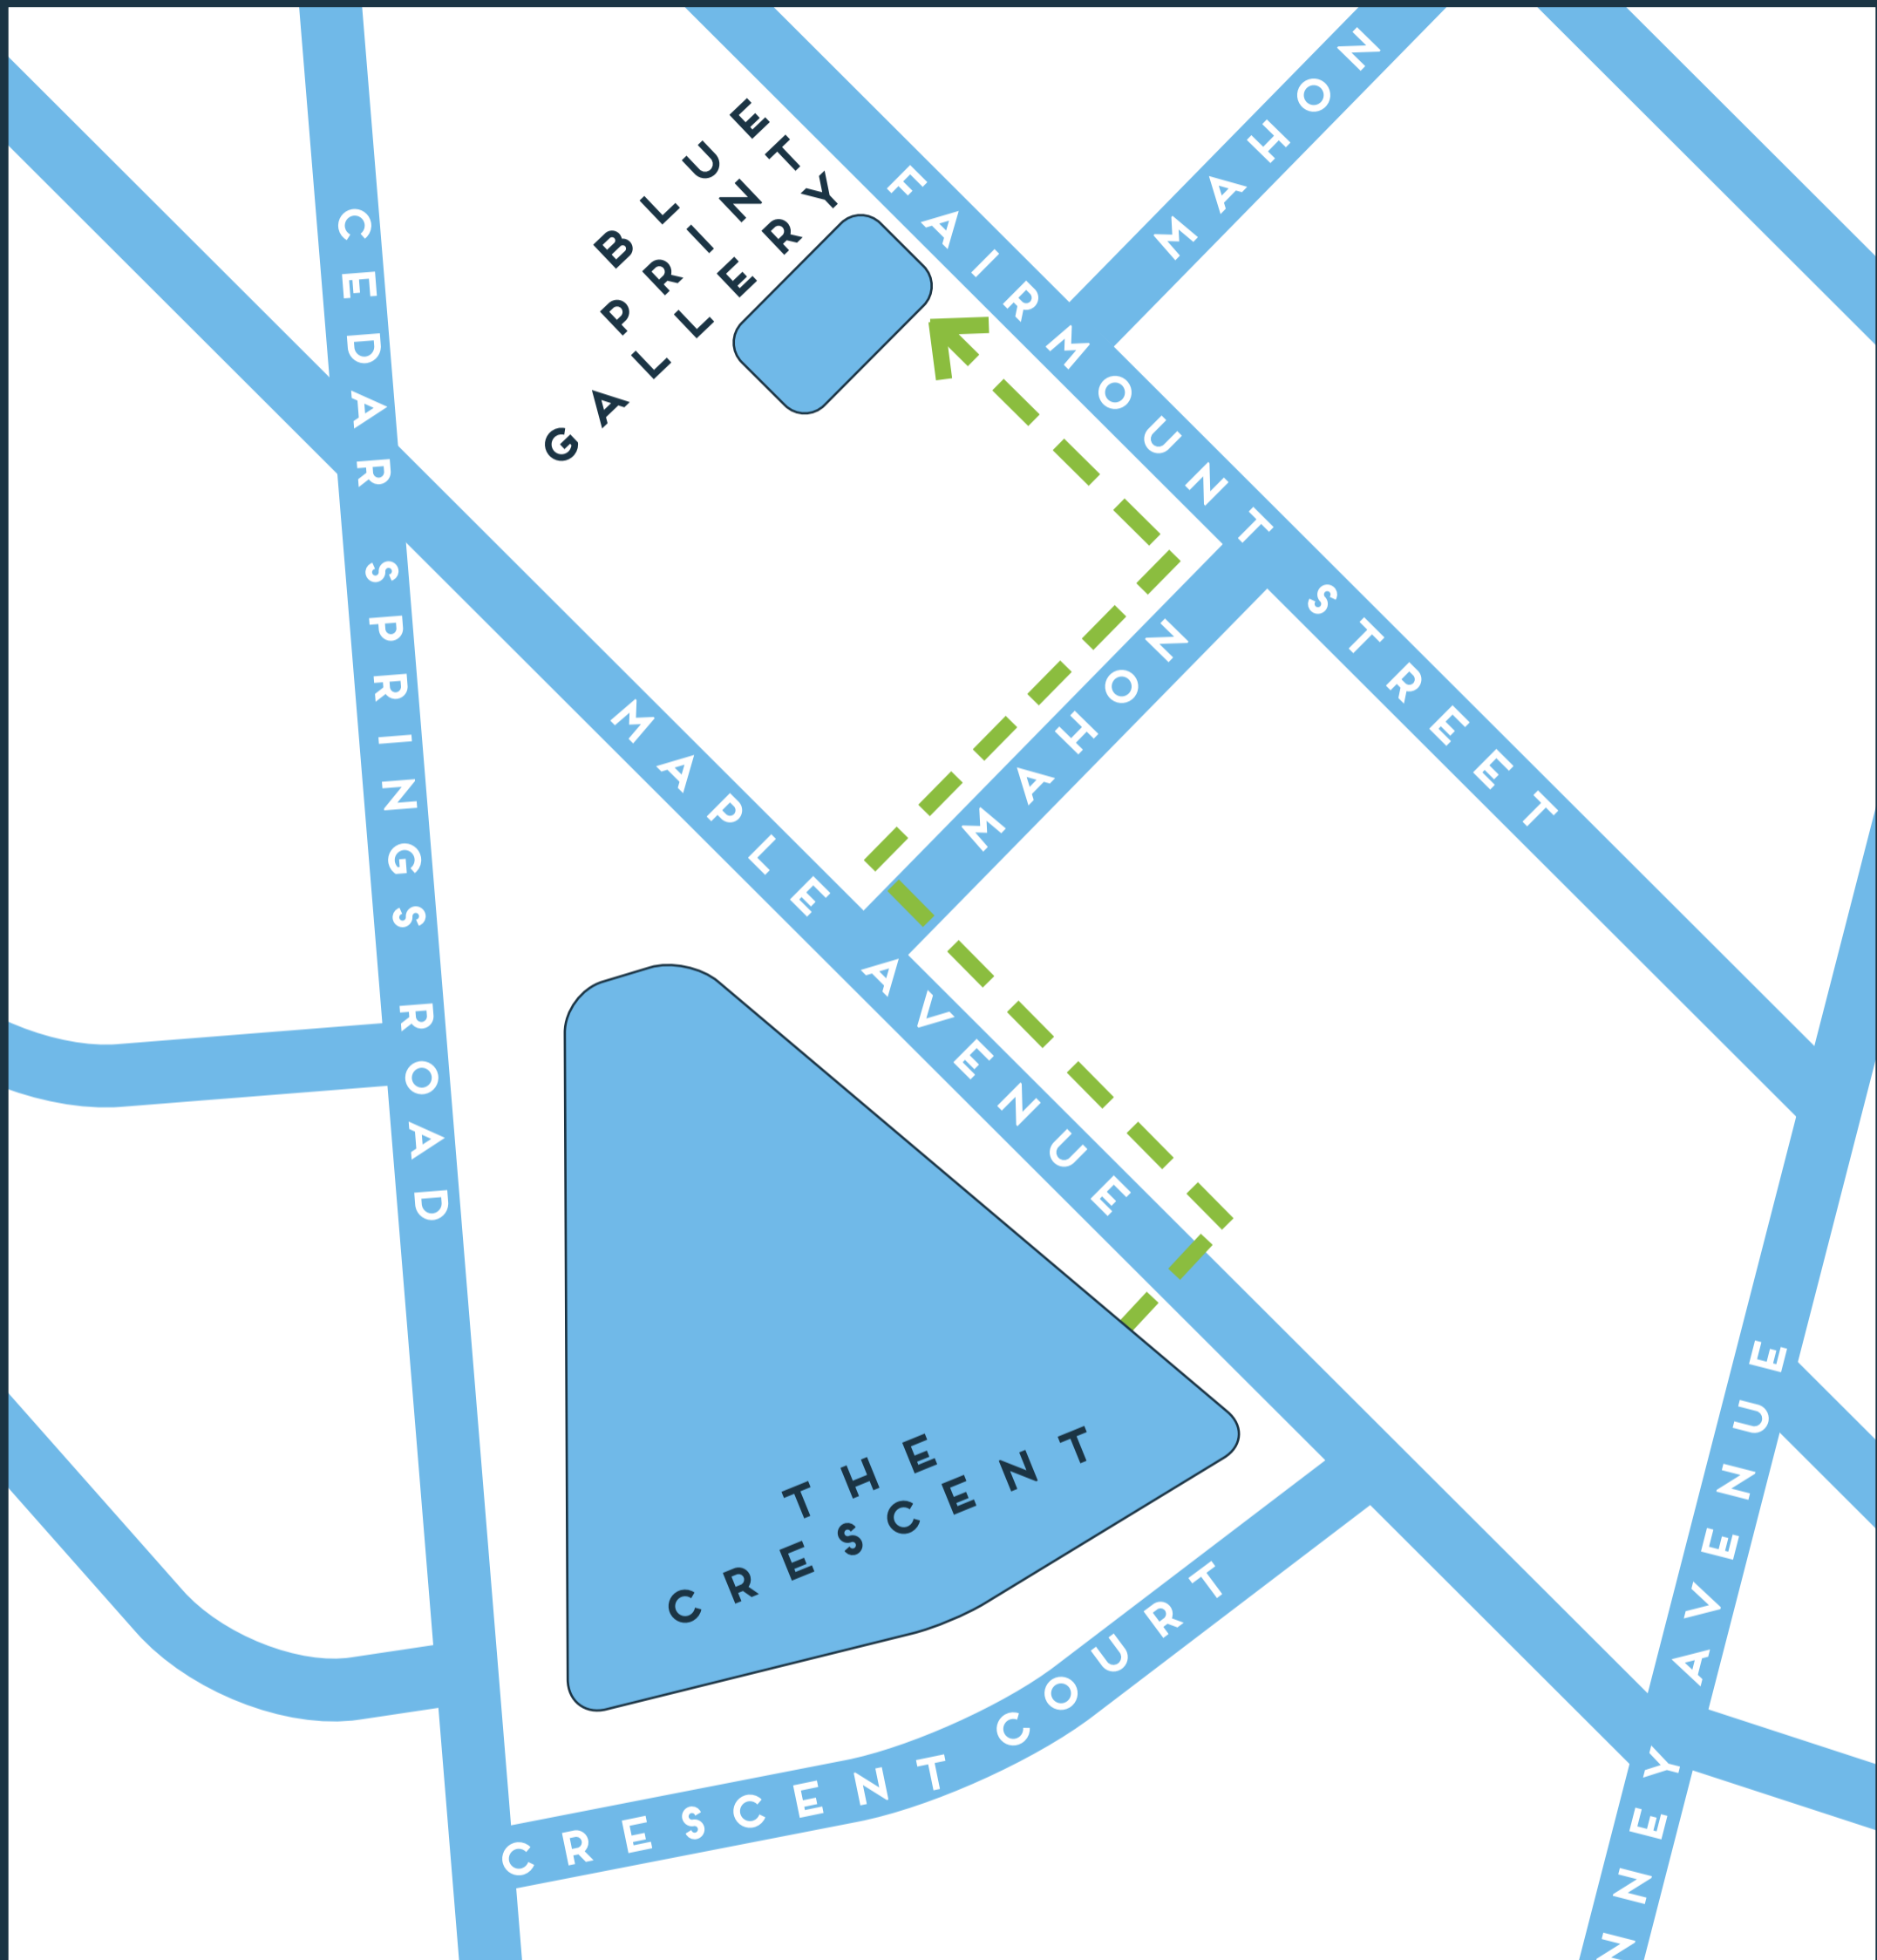

DALLAS YOUNG ARTIST EXHIBITION PARKING INFORMATION

*LIMITED STREET PARKING AVAILABLE ON FAIRMOUNT

COMPLIMENTARY PARKING IS AVAILABLE AT THE CRESCENT, LOCATED AT 200 CRESCENT COURT. SIMPLY SCAN THE PROVIDED QR CODE UPON ENTRY TO REDEEM.