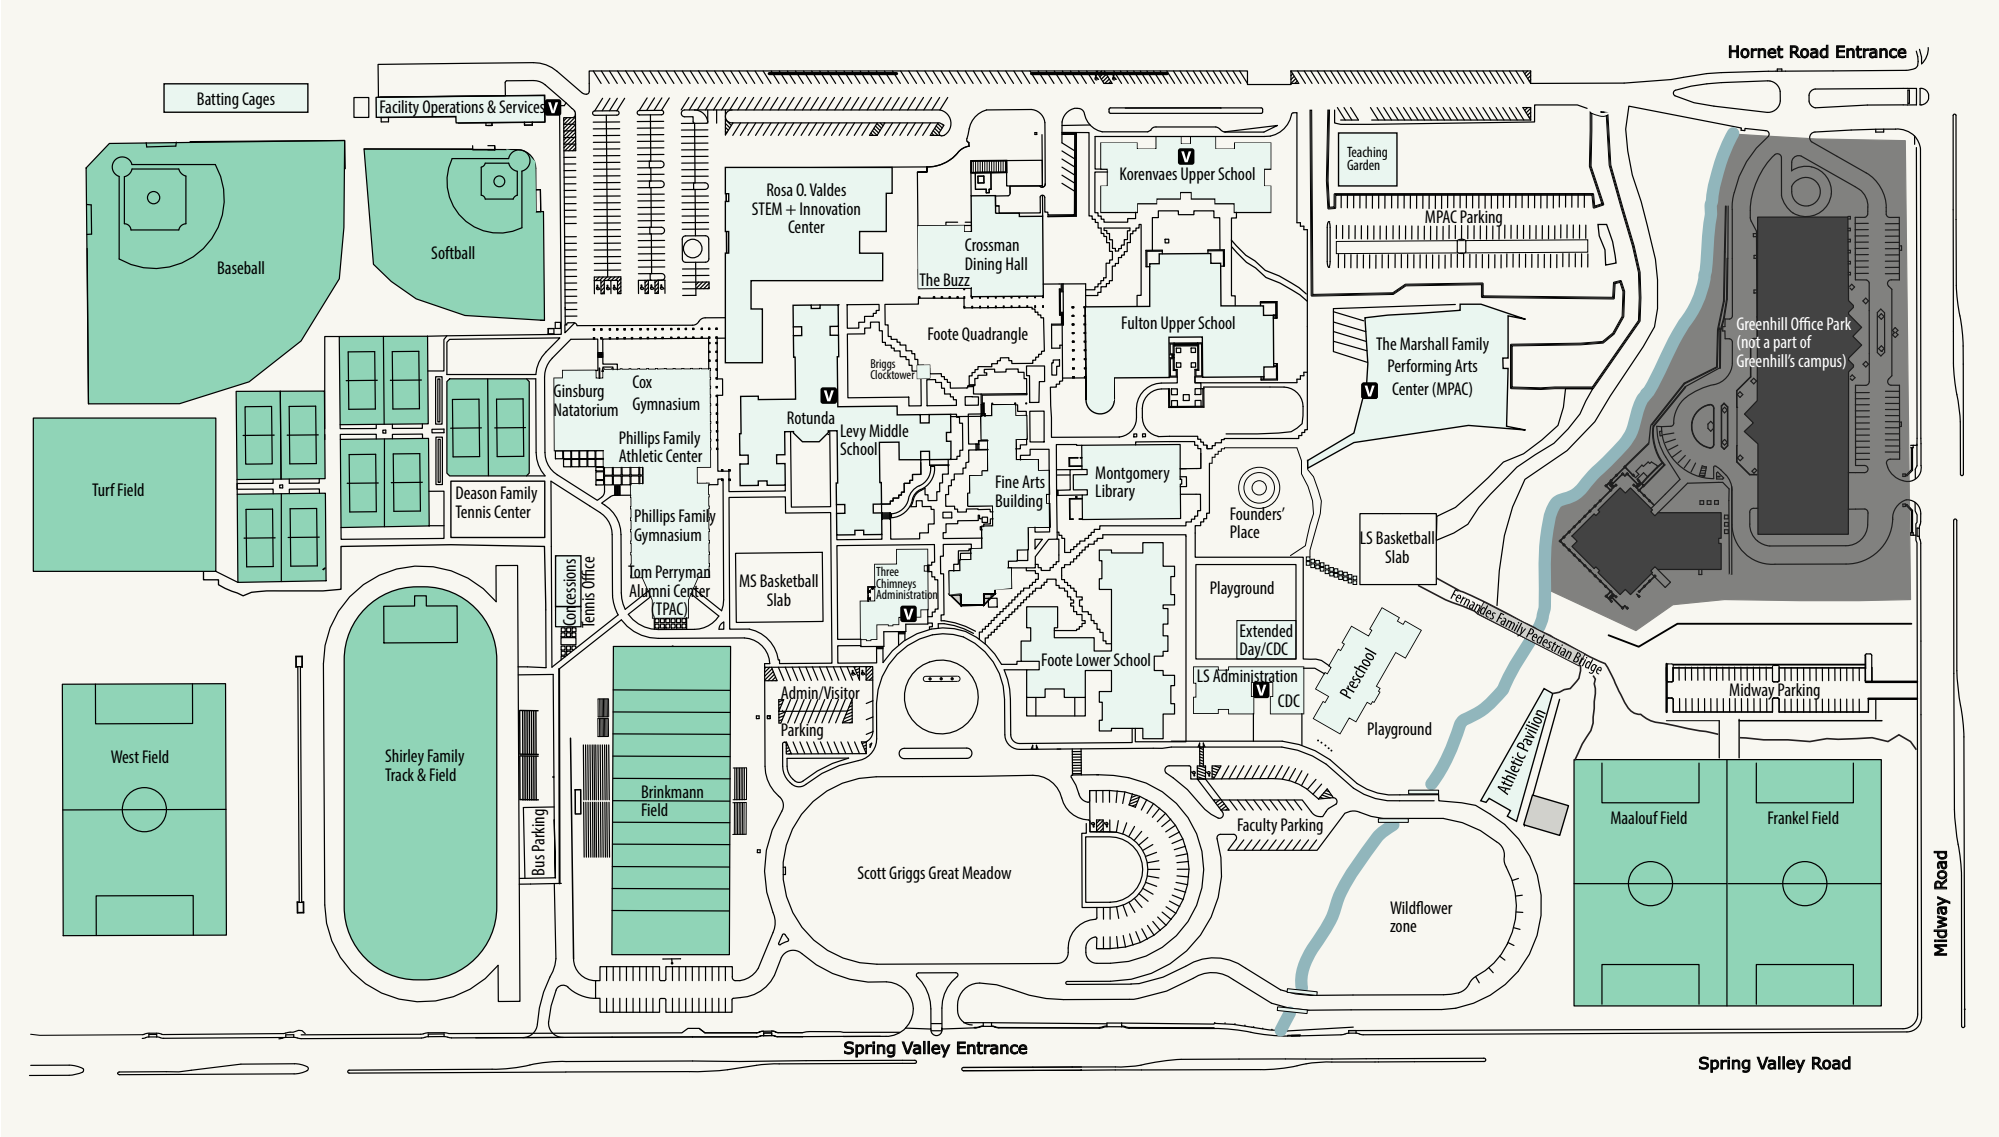

Campus Map

 Campus Security:
972.628.5555

 Visitor Check-in
(Required)